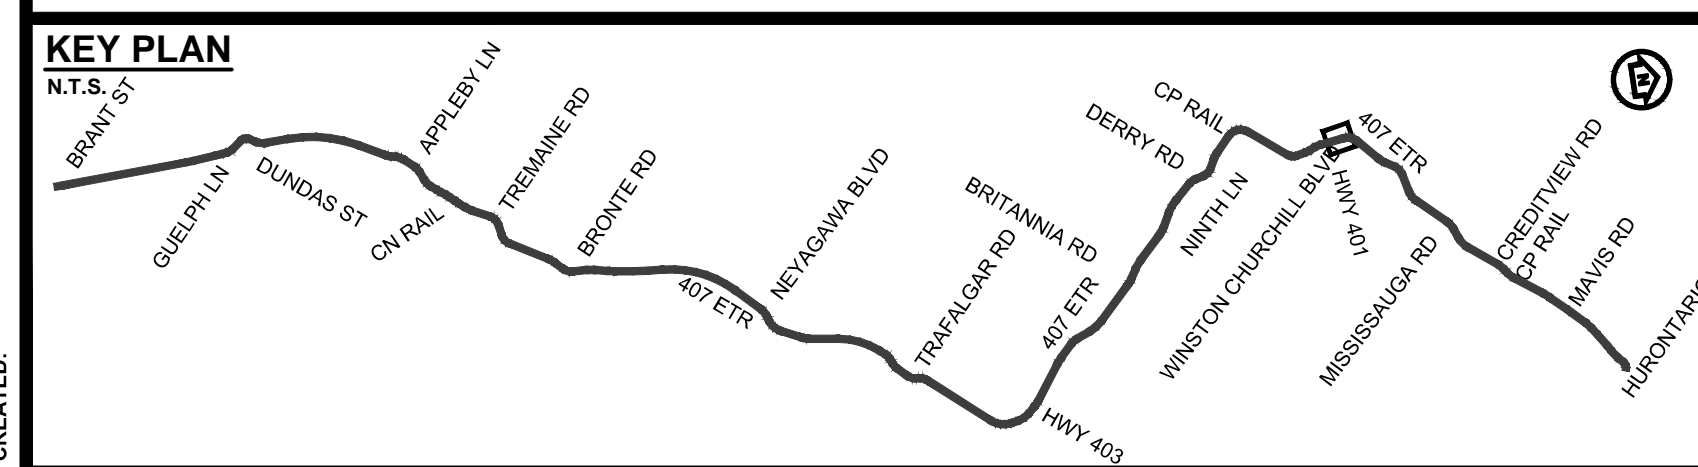

DRAWING NAME: J:\TOR\16234-ON-MTO 407 TRANSITWAY WC TO BRANTTITS General\03 - Drawings\8 - Property\Planes\407 TW4\Plate 57.dwg
 CREATED: Jan 30, 2020 10:04am
 MODIFIED:

407 TRANSITWAY
 WEST OF BRANT STREET TO WEST OF HURONTARIO STREET
 G.W.P. 16-20003, CA 2016-E-0038
 PROPERTY PLAN
 STA. 46+560 TO STA. 47+060

PLATE
57
 DATE
 11/20/2019