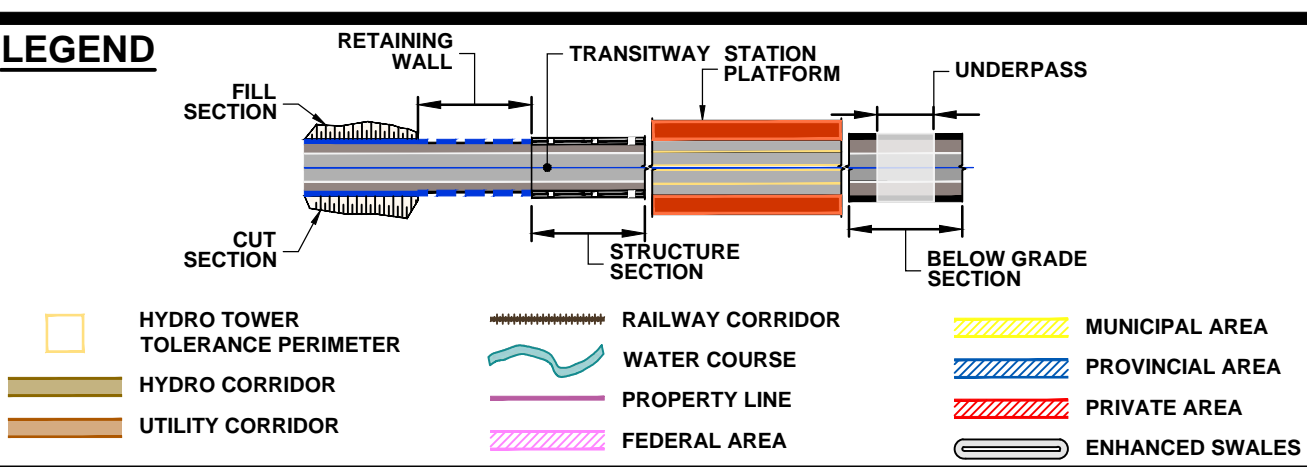

DRAWING NAME: J:\TOR\16234-ON-MTO 407 TRANSITWAY WC TO BRANTTITS General\03 - Drawings\8 - Property\Planes\407 TW4\Plate 57.dwg
 CREATED: Jan 30, 2020 10:04am
 MODIFIED:

407 TRANSITWAY
 WEST OF BRANT STREET TO WEST OF HURONTARIO STREET
 G.W.P. 16-20003, CA 2016-E-0038
 PROPERTY PLAN
 STA. 46+560 TO STA. 47+060

PLATE
57
 DATE
 11/20/2019